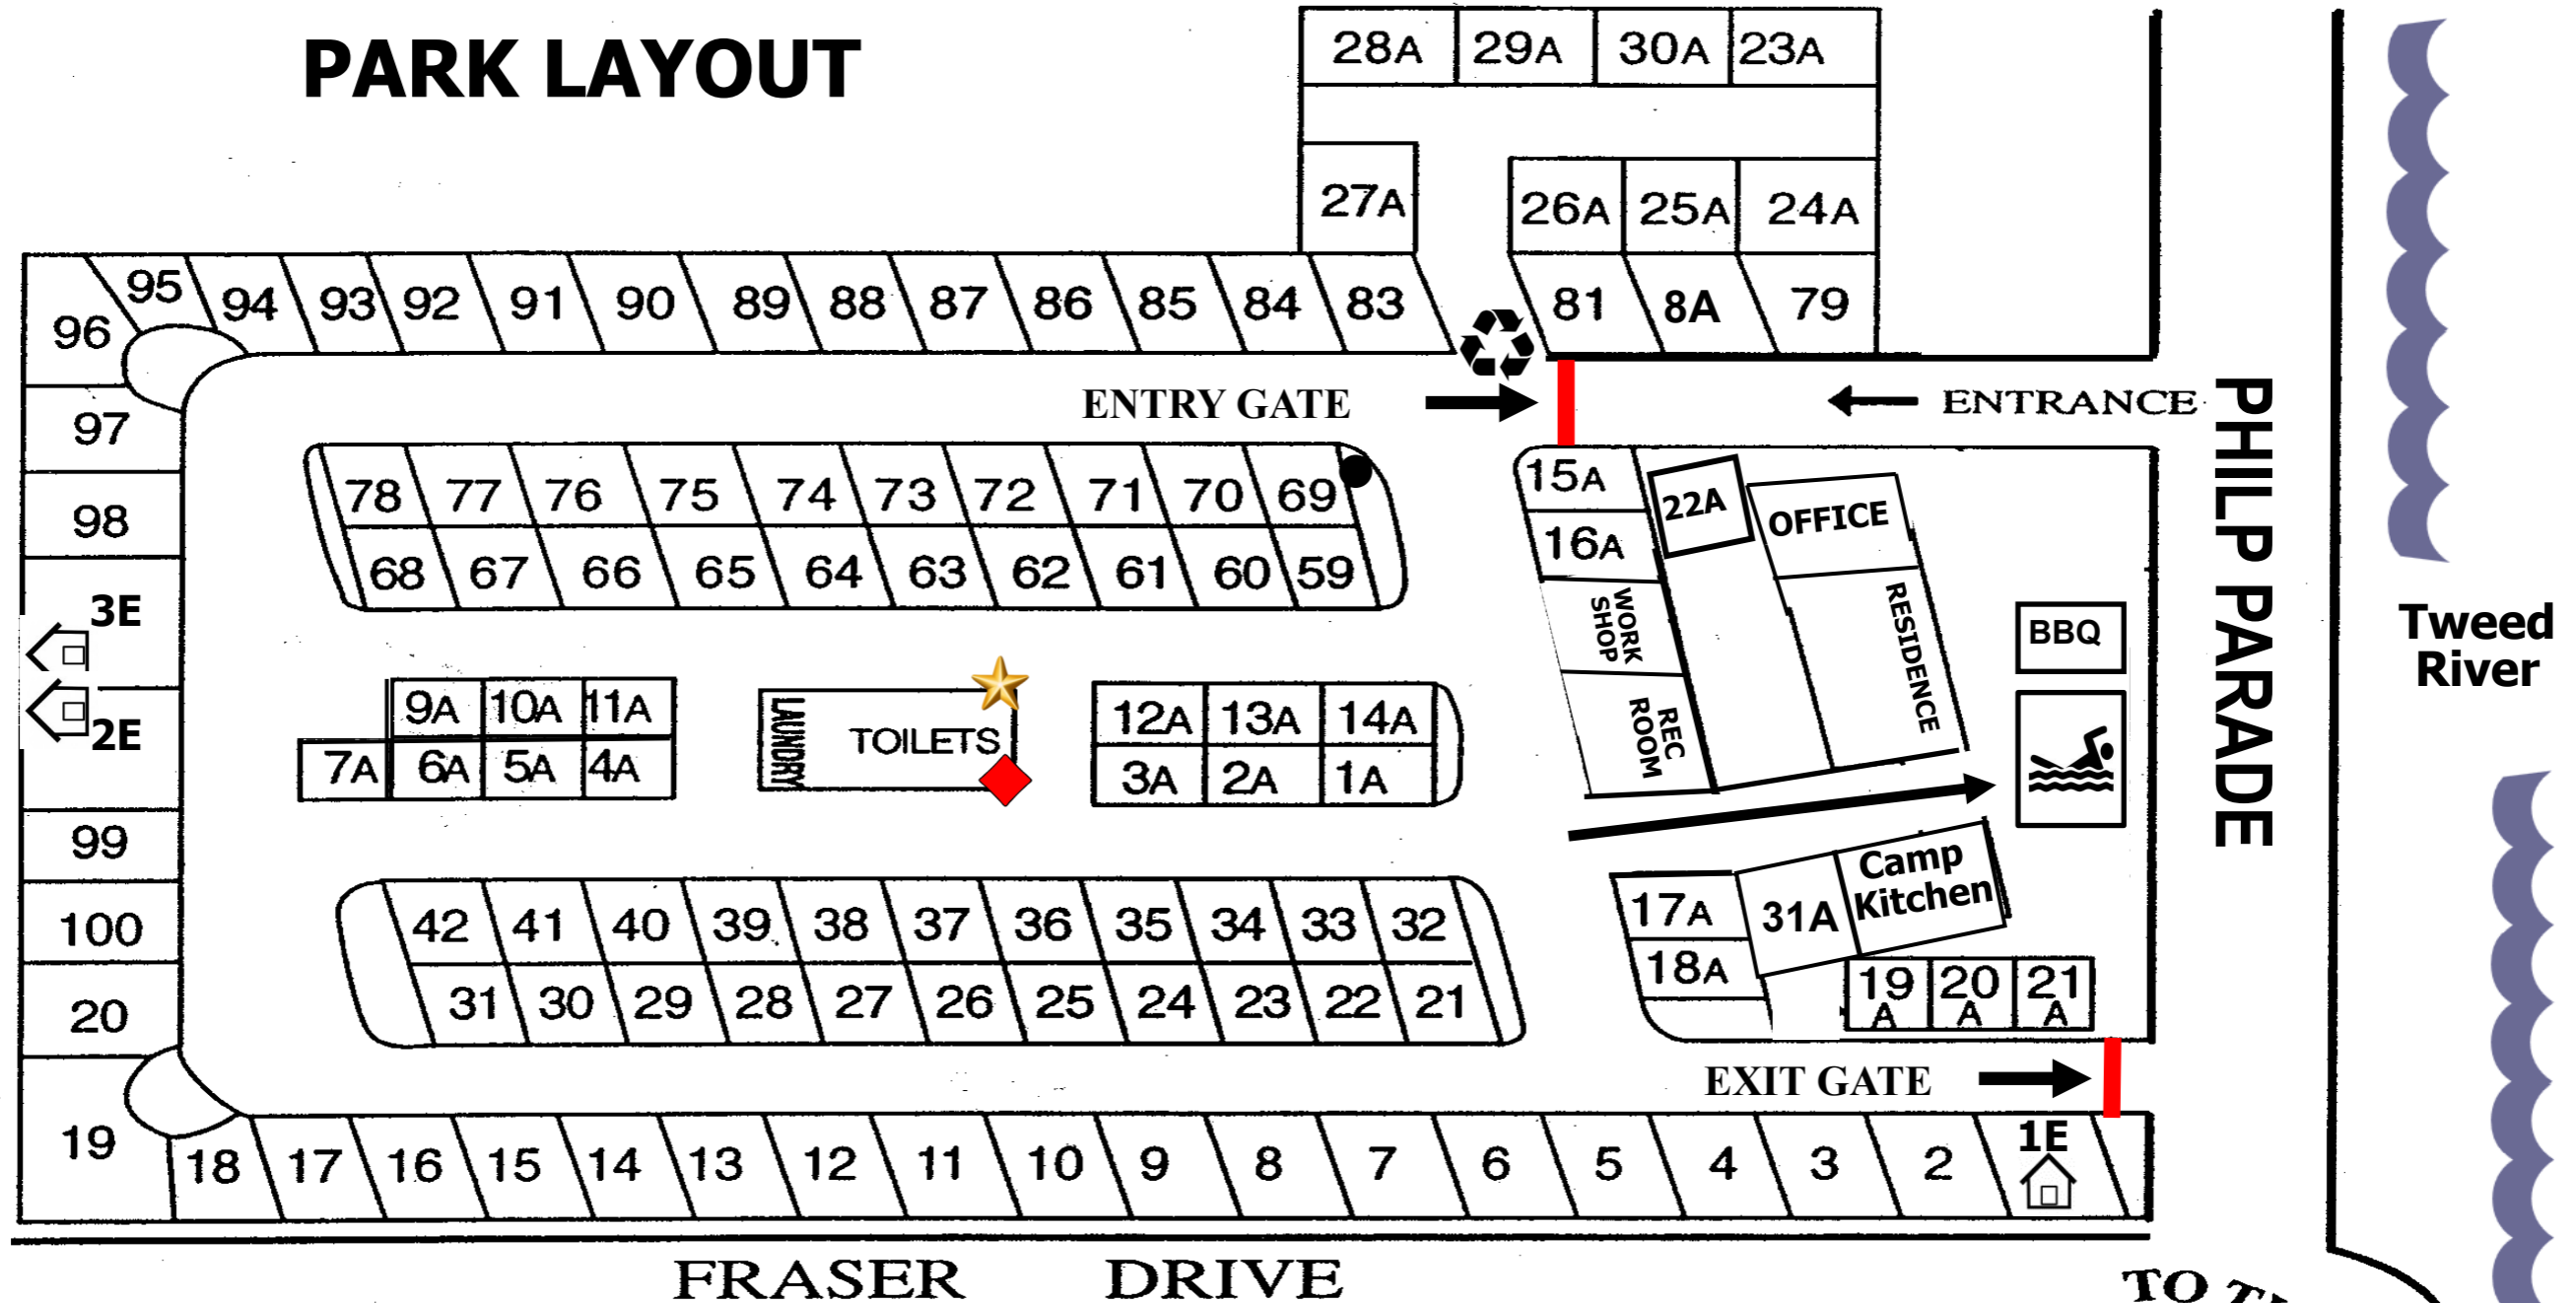

### PARK LAYOUT

**NO PARKING ON THE ROADS IN THE PARK AT ANY TIME!**

**Sites:** You must fit everything on your site.

**Cabins/Chalet:** One parking space is provided only next to your accommodation. Additional vehicles must park on the road.

- ENTRY TO CAMP KITCHEN & POOL
- ♻️ RECYCLING STATIONS
- 🏠 ENSUITE SITE
- DUMP POINT
- ★ DISABILITY BATHROOM
- ◆ FAMILY BATHROOM

TO TWEED HEADS ↓